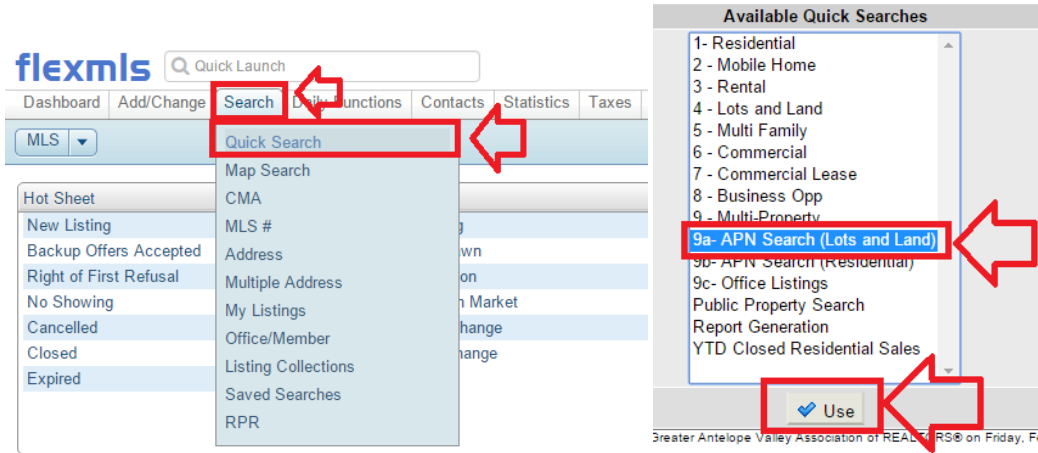

# Wildcard Searching – Lots and Land

Note: This guide is designed to show you how to complete a wildcard search. A wildcard search is when you know a portion of information, but not all the information. In This example we know our APN starts with a 3204, but we don't know the rest of the number.

**\*\*IMPORTANT NOTE: YOU CANNOT SEARCH BY APN# FROM THE QUICK LAUNCH BAR!\*\***

**STEP 1)** Go to “Search” then “Quick Search” then Choose “APN Search” and “Use”

**STEP2)** Click on the “APN” Box on the left hand side then enter “3204\*” (without the “”) )

- As you can see above, there are 4 active listings with this APN#. If you were looking for a listing with a different status, simply just change the status using the filters on the left hand side. You can now click on the big number 4 which is in blue in the middle of the screen (highlighted above).