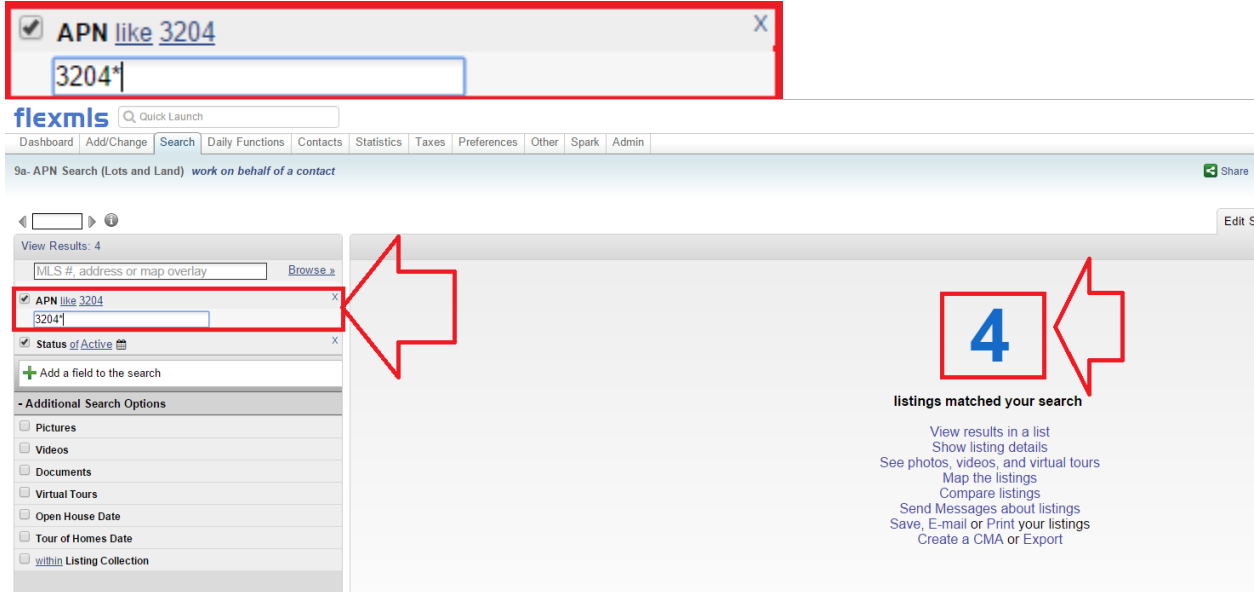

# Wildcard Searching – Lots and Land

Note: This guide is designed to show you how to complete a wildcard search. A wildcard search is when you know a portion of information, but not all the information. In This example we know our APN starts with a 3204, but we don't know the rest of the number.

**\*\*IMPORTANT NOTE: YOU CANNOT SEARCH BY APN# FROM THE QUICK LAUNCH BAR!\*\***

**STEP 1)** Go to “Search” then “Quick Search” then Choose “APN Search” and “Use”

**STEP2)** Click on the “APN” Box on the left hand side then enter “3204\*” (without the “”) )